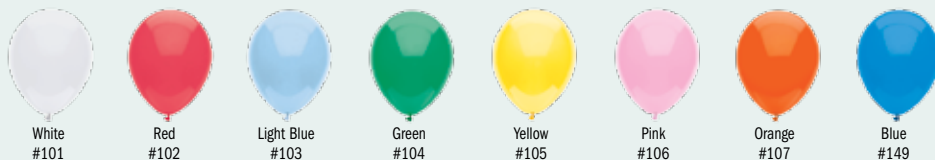

AdRite™ balloons are ideal for special, price-sensitive promotions demanding a low-cost, printed balloon. They are made of 100% natural latex and are available in two sizes—9" and 11". AdRite balloons are available in the most popular balloon colors featuring the same IMPRESS II® print as Qualatex® latex balloons.

AdRite Balloons

One-Color/One-Side Print		Small Quantity		Price Per Piece				2ABC
Item No.	Product Description	200	500 2A	1,000	2,500	5,000	10,000	
09RAB	9" AdRite Balloons Basic Colors	0.408	0.252	0.164	0.154	0.134	0.118	
09RAC	9" AdRite Balloons Crystal/Fun Colors	0.426	0.264	0.180	0.168	0.148	0.130	
09RAM	9" AdRite Balloons Metallic Colors	0.422	0.274	0.200	0.196	0.175	0.157	
11RAB	11" AdRite Balloons Basic Colors	0.450	0.284	0.194	0.190	0.169	0.150	
11RAC	11" AdRite Balloons Crystal/Fun Colors	0.482	0.304	0.210	0.204	0.182	0.162	
11RAM	11" AdRite Balloons Metallic Colors	0.504	0.340	0.224	0.220	0.196	0.177	

The prices above include balloons with one-color/one-side imprint; add any additional charges.

- **Screen Charge** (#30099): \$34.00(c) **Sm@rt Code: 1S**
- **Second-Side Imprint** (one color only): 1,000-4,999—\$.05(c) each; 5,000 or more—\$.025(c) each.
- **Change of Ink Color** (under 10,000 balloons) (#30102): \$20.00(c) for each change.
- **PMS Ink Blend** (#30103): \$30.00(c) per run; custom blends are not inventoried. Exact PMS color matches cannot be guaranteed.
- **Production Time:** 5-7 working days after receipt of order and approved artwork.

AdRite Color Chart (Show color number on all orders.)

Basic Colors

Crystal Colors

Fun Colors

Metallic Colors

AdRite Basic Color Assortment #110
Green, Red, Yellow, Orange, Pink, and Light Blue.

AdRite Crystal Color Assortment #112
Crystal Purple, Crystal Blue, Crystal Green, Crystal Red, and Crystal Yellow.